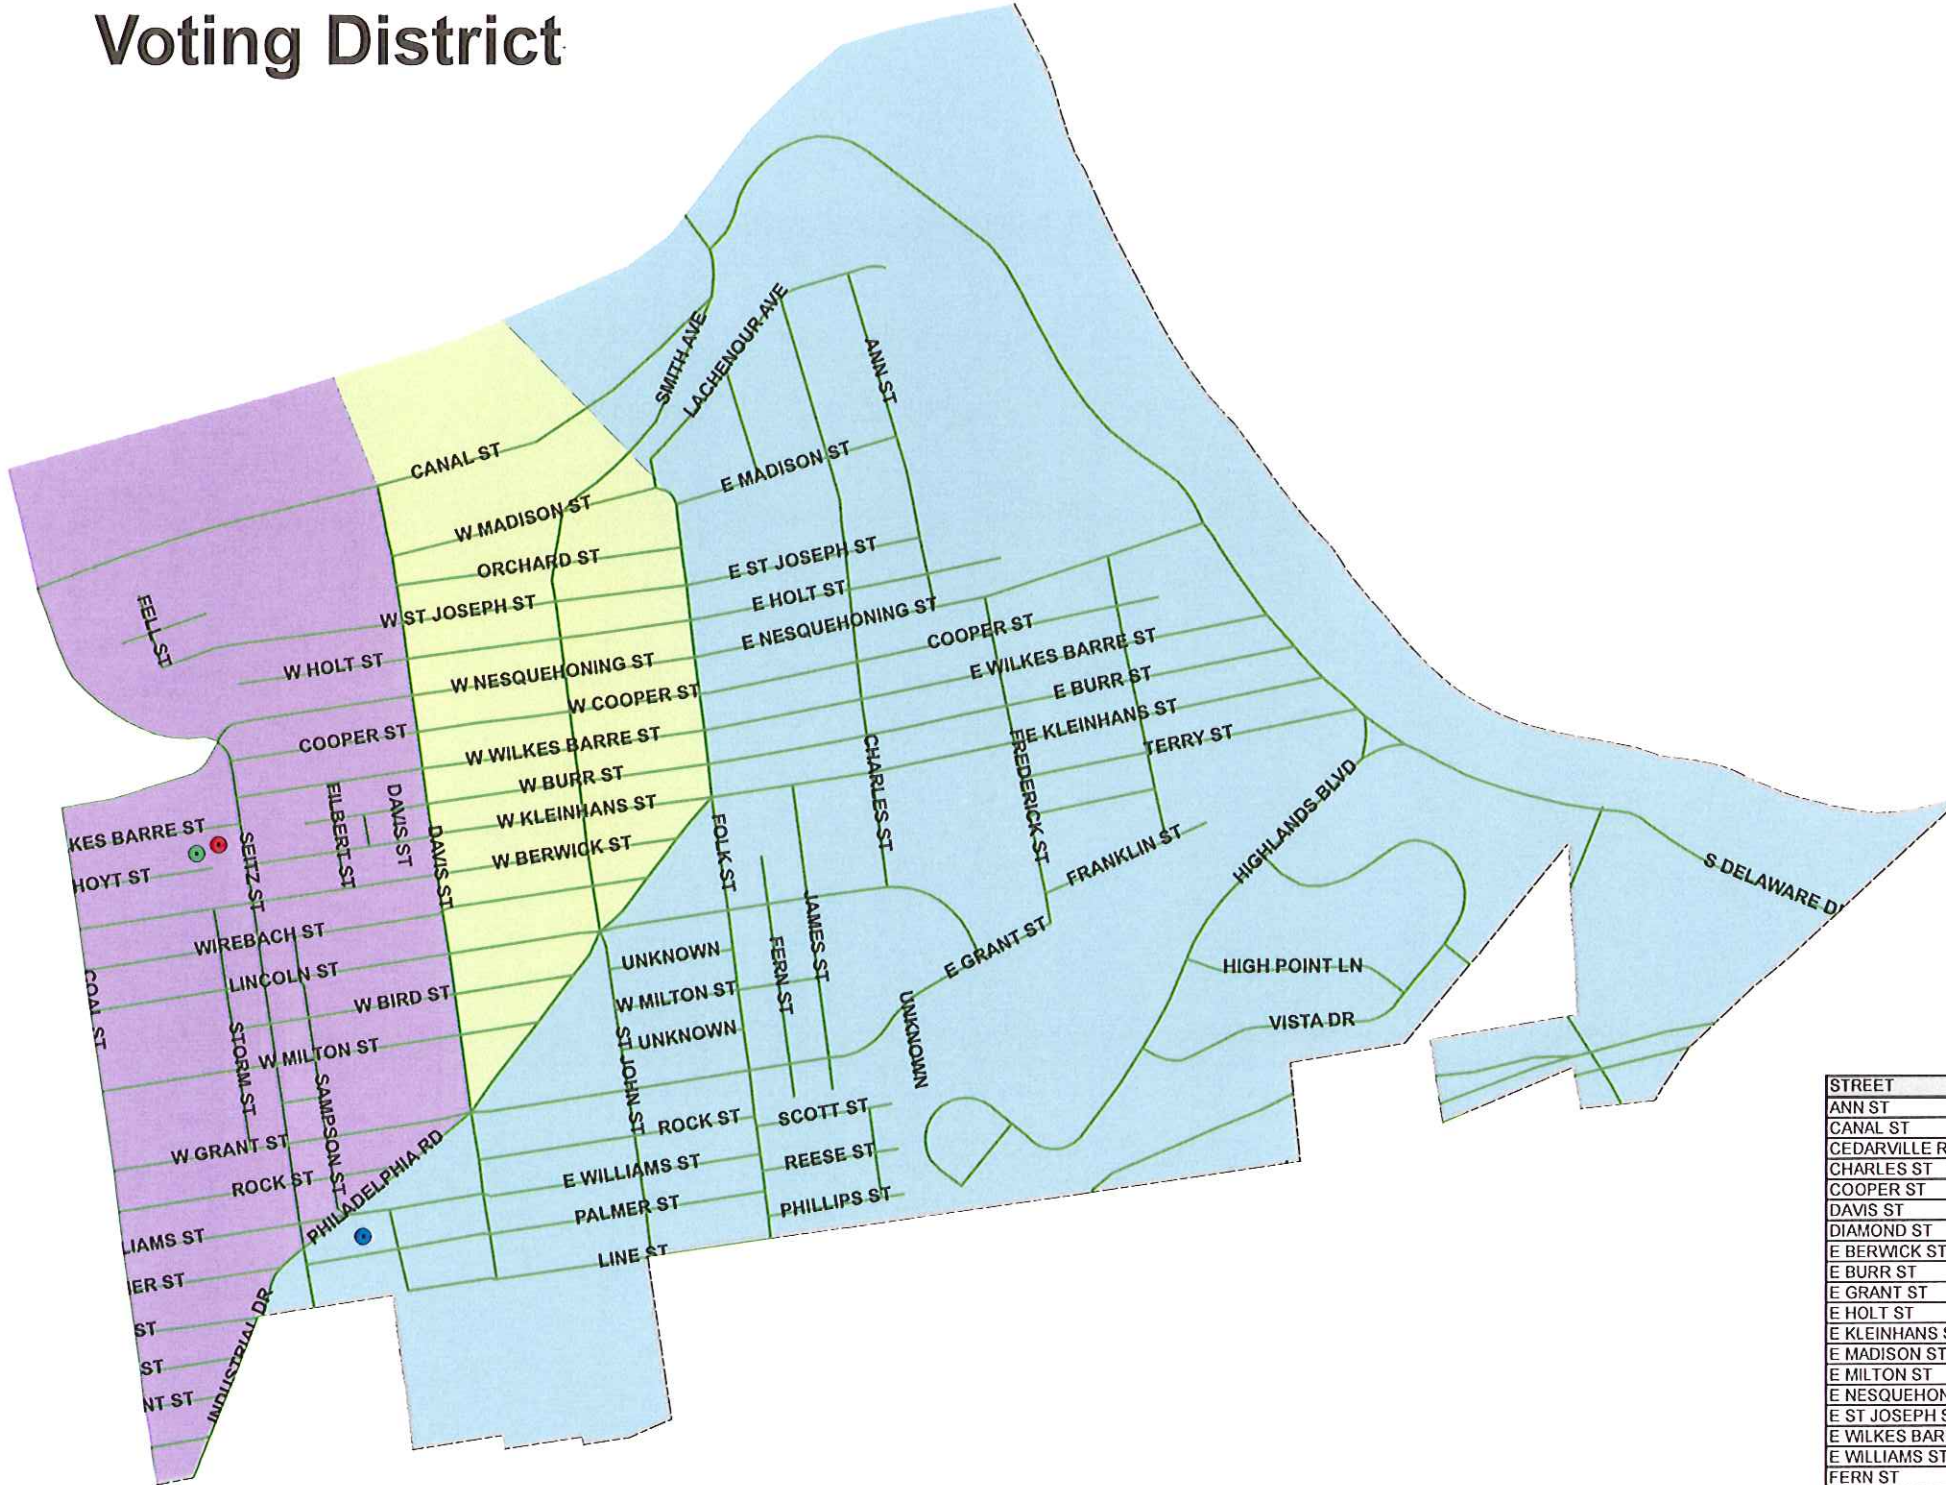

City of Easton Southeastern Ward Voting District

Legend

Street

Polling Location

Ward & District, Location, Address

- 9, EASTON NEIGHBORHOOD CENTER, 902 PHILADELPHIA RD
- 10 - Eastern, SOUTHSIDE SENIOR CENTER, SEITZ & BERWICK ST
- 10 - Western, SOUTHSIDE SENIOR CENTER, SEITZ & BERWICK ST